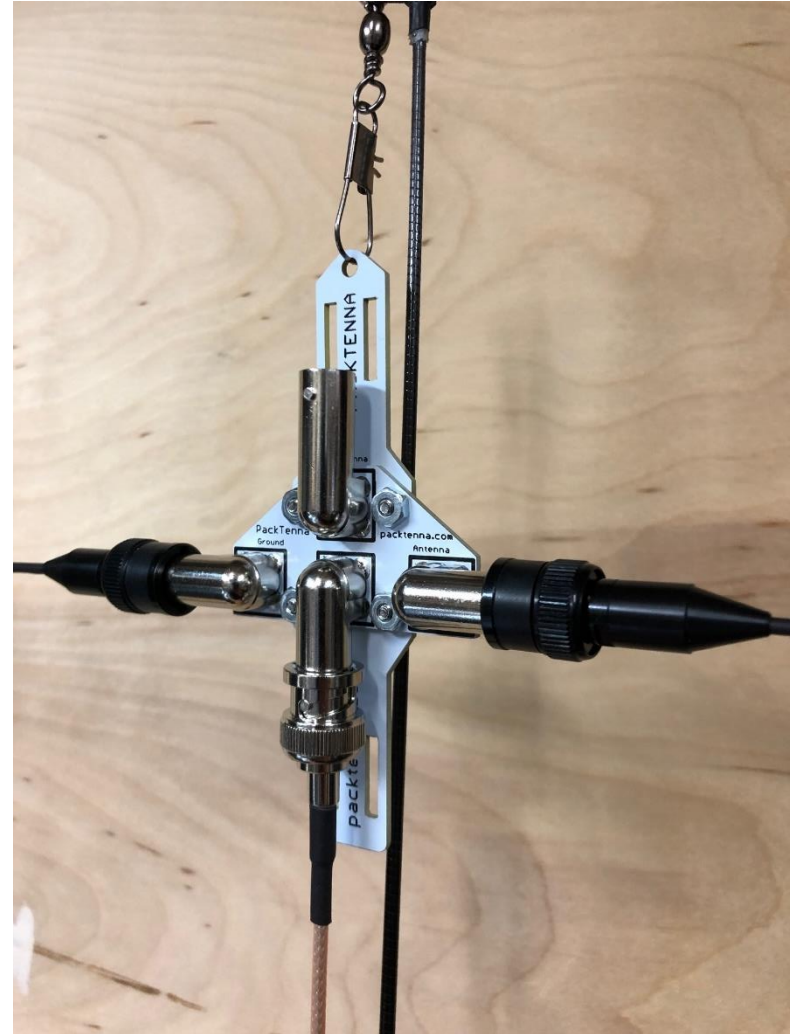

packtenna.com

PACK | TENNA
Portable HF Antenna System

VHF Mast Mount Feedpoint

Model: VM

George KJ6VU

VHF antenna mount

Designed for Comet BNC-24 2m/UHF whips

Like the TrekMount it will give you a horizontal dipole for 2m SSB/CW and a single ground plane element for a vertical radiator for FM

Supplied with two Velcro straps for easy mounting to any mast.

VHF Mast Mount

Easily supported from the top

Standard Configurations

VHF SSB/CW
Horizontal Polarization

VHF FM
Vertical Polarization