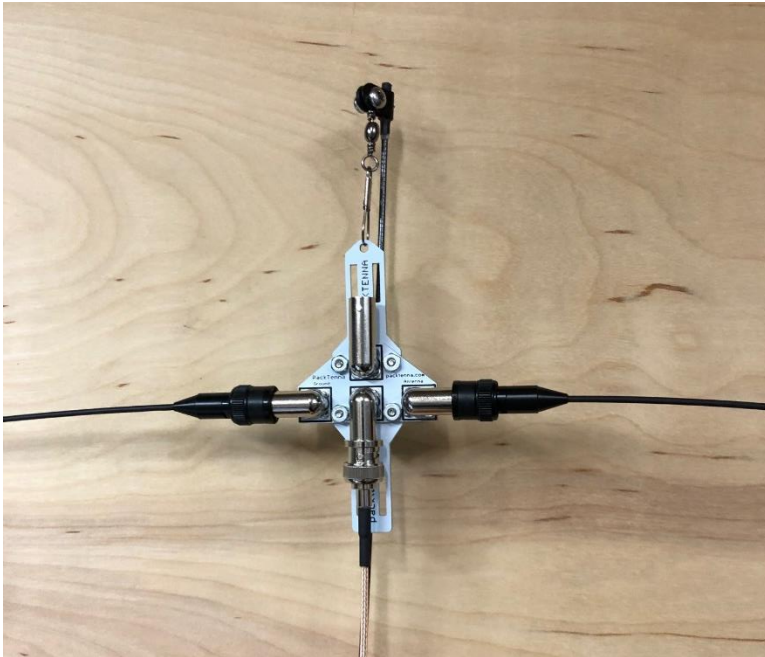

packtenna.com

PACK | TENNA
Portable HF Antenna System

VHF Mast Mount Feedpoint

Model: VM

George KJ6VU

VHF antenna mount

Designed for Comet BNC-24 2m/UHF whips

Like the TrekMount it will give you a horizontal dipole for 2m SSB/CW and a single ground plane element for a vertical radiator for FM

Supplied with two Velcro straps for easy mounting to any mast.

VHF Mast Mount

Easily supported from the top

Standard Configurations

VHF SSB/CW
Horizontal Polarization

VHF FM
Vertical Polarization