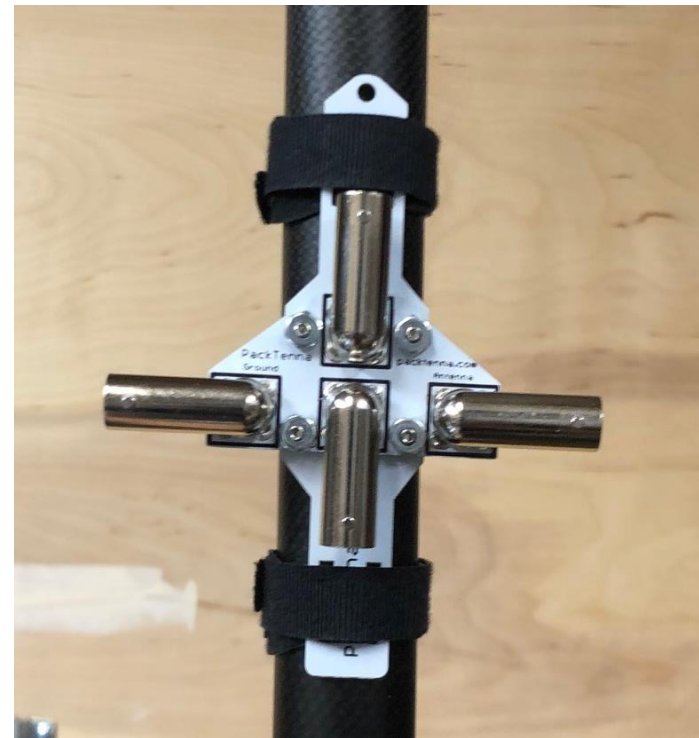

packtenna.com

PACK | TENNA
Portable HF Antenna System

VHF Mast Mount Feedpoint

Model: VM

George KJ6VU

VHF antenna mount

Designed for Comet BNC-24 2m/UHF whips

Like the TrekMount it will give you a horizontal dipole for 2m SSB/CW and a single ground plane element for a vertical radiator for FM

Supplied with two Velcro straps for easy mounting to any mast.

VHF Mast Mount

Easily supported from the top

Standard Configurations

VHF SSB/CW
Horizontal Polarization

VHF FM
Vertical Polarization