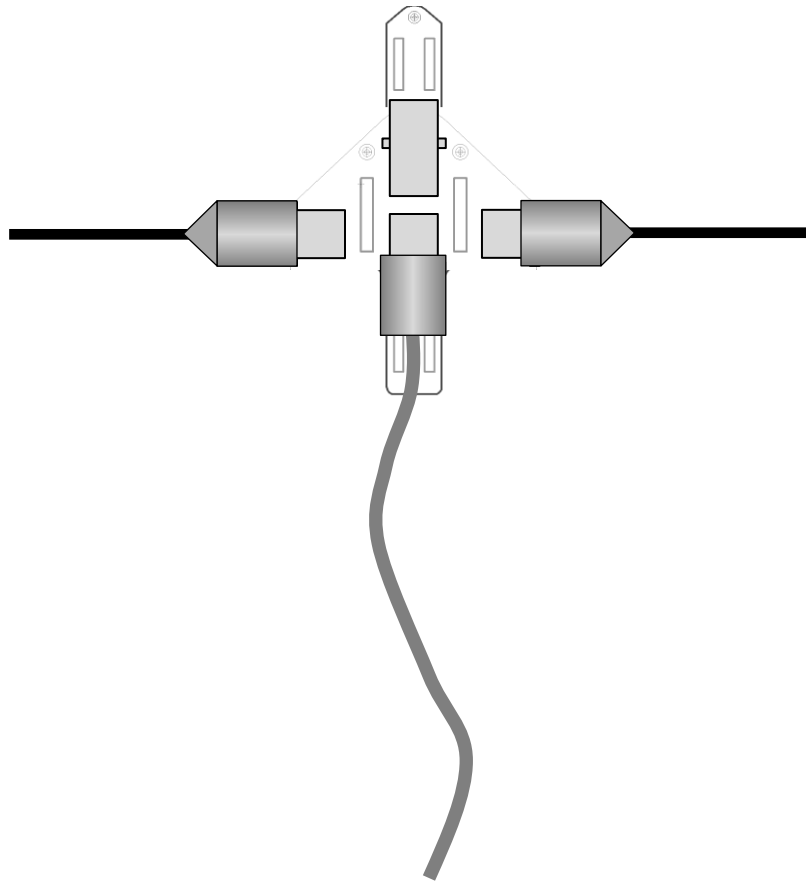

packtenna.com

PACK | TENNA
Portable HF Antenna System

VHF Mast Mount Feedpoint

Model: VM

George KJ6VU

VHF antenna mount

Designed for Comet BNC-24 2m/UHF whips

Like the TrekMount it will give you a horizontal dipole for 2m SSB/CW and a single ground plane element for a vertical radiator for FM

Supplied with two Velcro straps for easy mounting to any mast.

VHF Mast Mount

Easily supported from the top

Standard Configurations

VHF SSB/CW
Horizontal Polarization

VHF FM
Vertical Polarization